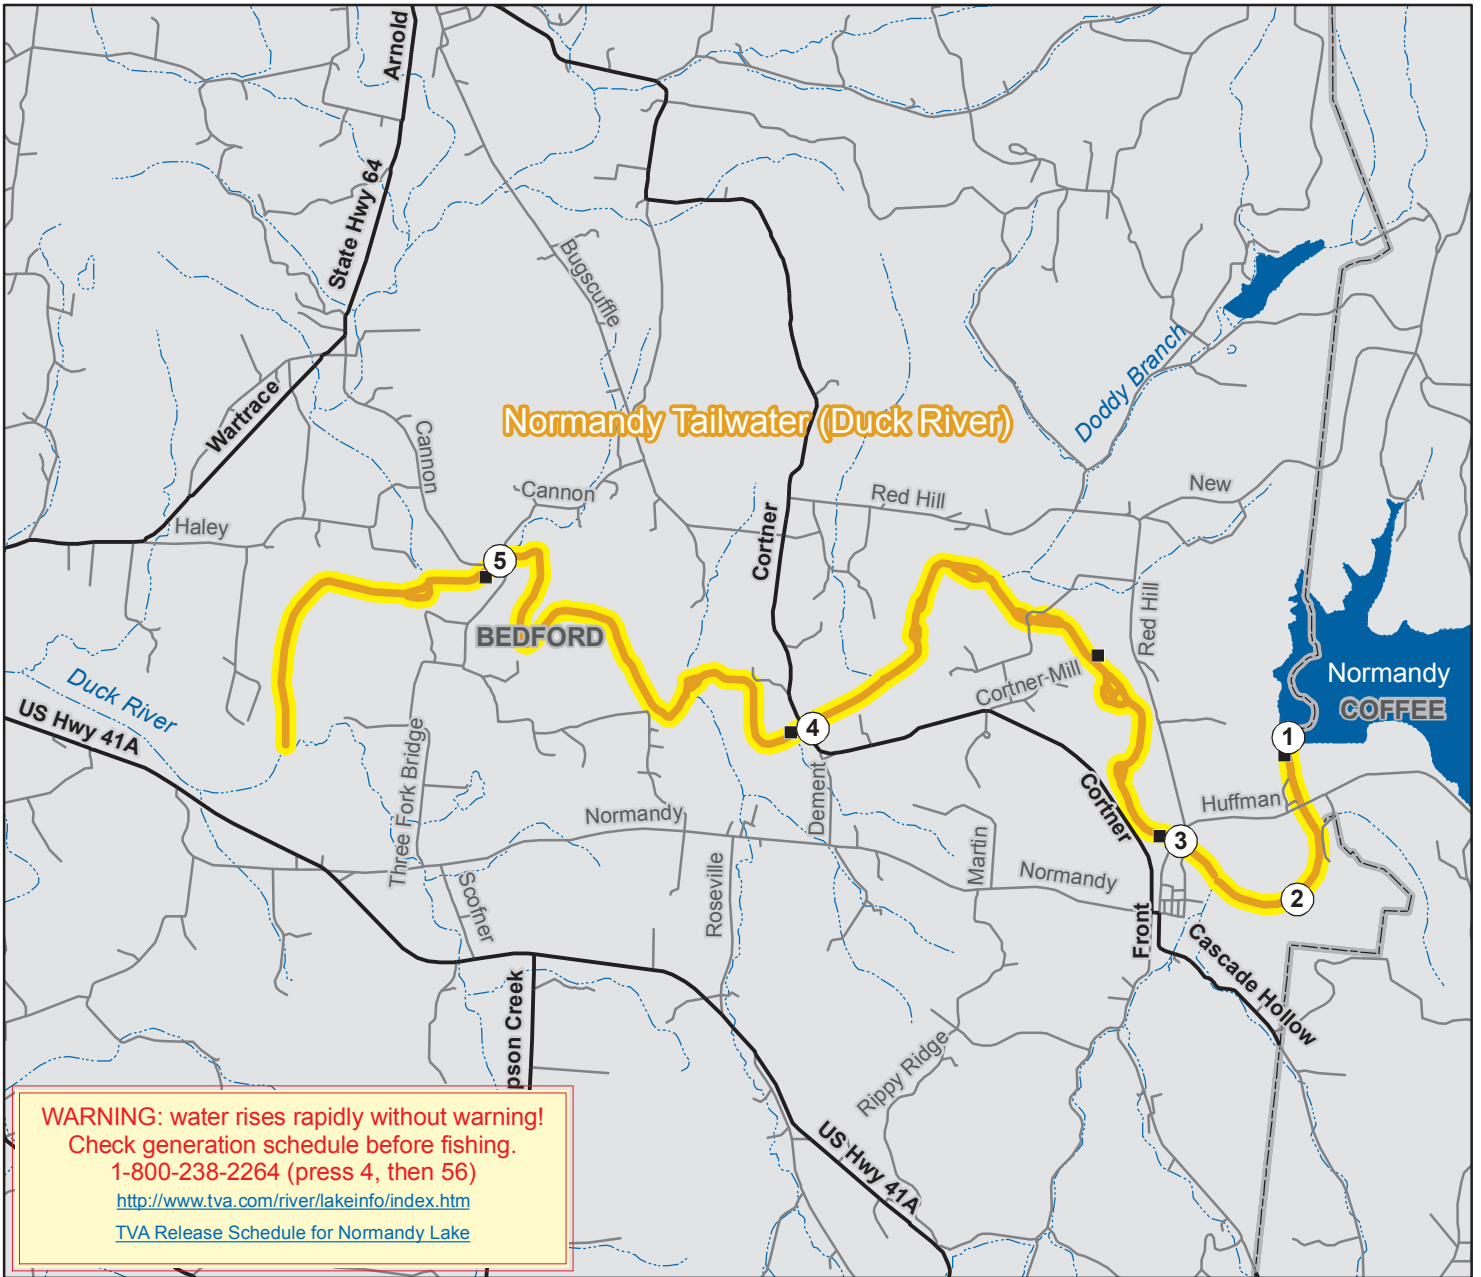

Stocked Trout Program

Normandy Tailwater (Duck River)

- Trout Stream or Lake
- Trout Reservoir
- Trout Tailwater
- Winter Trout Stream or Lake
- Stocking Site
- N, S, E, W
- 1 Access Points (description on following map page)