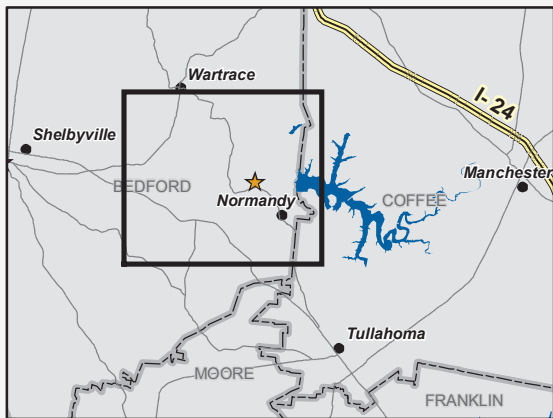

Stocked Trout Program

Normandy Tailwater (Duck River)

- Trout Stream or Lake
- Trout Reservoir
- Trout Tailwater
- Winter Trout Stream or Lake
- Stocking Site
- N, S, E, W
- 1 Access Points (description on following map page)